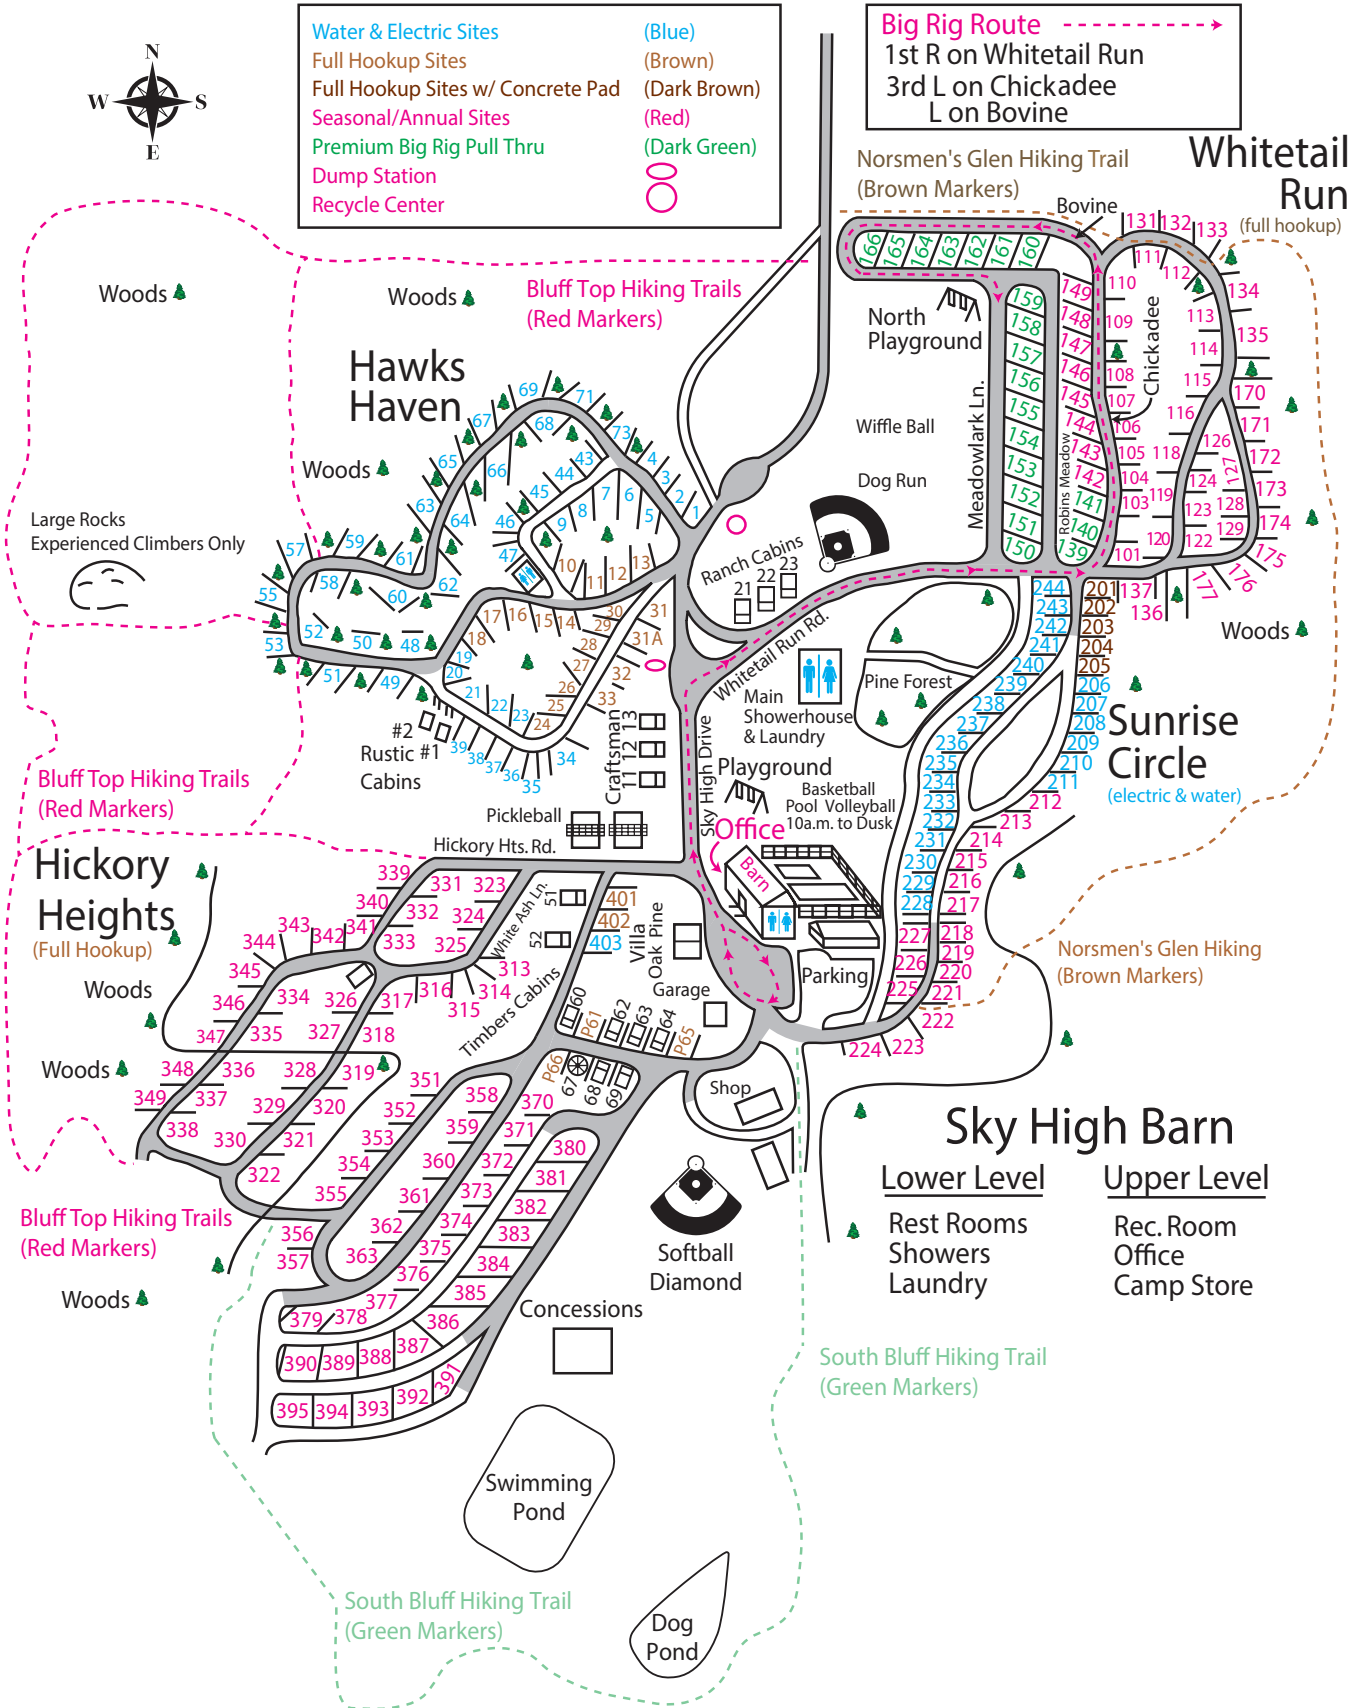

# Map of Sky High Camping Resort

Water & Electric Sites	(Blue)
Full Hookup Sites	(Brown)
Full Hookup Sites w/ Concrete Pad	(Dark Brown)
Seasonal/Annual Sites	(Red)
Premium Big Rig Pull Thru	(Dark Green)
Dump Station	
Recycle Center	

**Big Rig Route** - - - - ->

1st R on Whitetail Run  
3rd L on Chickadee  
L on Bovine

Lower Level	Upper Level
Rest Rooms	Rec. Room
Showers	Office
Laundry	Camp Store